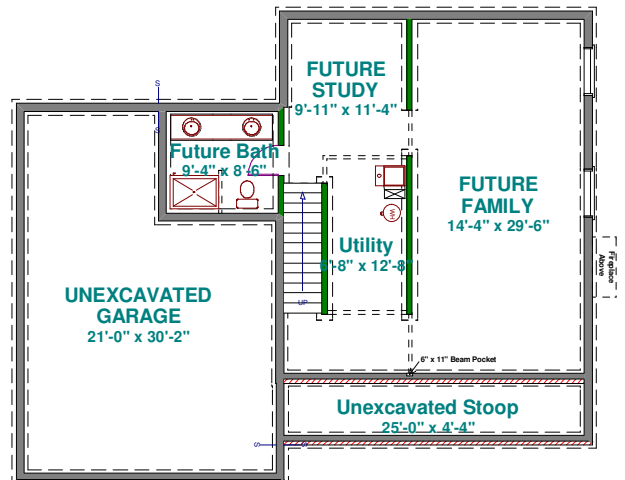

2164 Wesley Dr.

Price \$231,935

The Vista 1874 features 4 bedrooms and offers a unique combination of affordability and space without compromising style and durability. This home has it all, an oversized garage with ample room for a home shop, Custom Hickory Cabinets, warm wood floors and ceramic tile, and so much more. The 9 foot ceilings on the first floor give a grand sense of space and accentuates an airy and cheery feel when you walk in.

First Floor

Second Floor

Basement

Summit Homes, LLC ©

This is Copywritten material, and is the sole property of Summit Homes, LLC. Anyone who copies or builds this plan without written permission from Summit Homes, LLC., will be prosecuted to the fullest extent on the law.