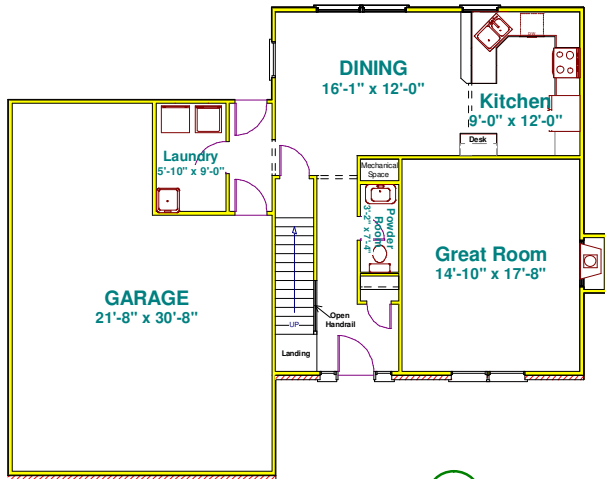

2164 Wesley Dr.

Price \$231,935

The Vista 1874 features 4 bedrooms and offers a unique combination of affordability and space without compromising style and durability. This home has it all, an oversized garage with ample room for a home shop, Custom Hickory Cabinets, warm wood floors and ceramic tile, and so much more. The 9 foot ceilings on the first floor give a grand sense of space and accentuates an airy and cheery feel when you walk in.

First Floor

Second Floor

Basement

Summit Homes, LLC ©

This is Copywritten material, and is the sole property of Summit Homes, LLC. Anyone who copies or builds this plan without written permission from Summit Homes, LLC., will be prosecuted to the fullest extent on the law.