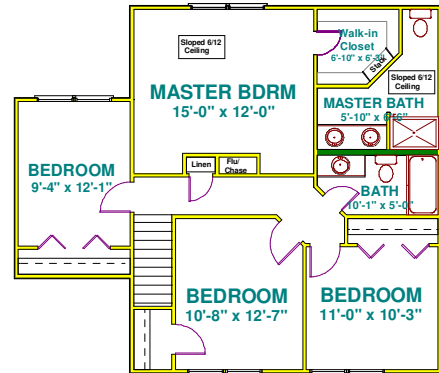

2164 Wesley Dr.

Price \$231,935

The Vista 1874 features 4 bedrooms and offers a unique combination of affordability and space without compromising style and durability. This home has it all, an oversized garage with ample room for a home shop, Custom Hickory Cabinets, warm wood floors and ceramic tile, and so much more. The 9 foot ceilings on the first floor give a grand sense of space and accentuates an airy and cheery feel when you walk in.

First Floor

Second Floor

Basement

Summit Homes, LLC ©

This is Copywritten material, and is the sole property of Summit Homes, LLC. Anyone who copies or builds this plan without written permission from Summit Homes, LLC., will be prosecuted to the fullest extent on the law.