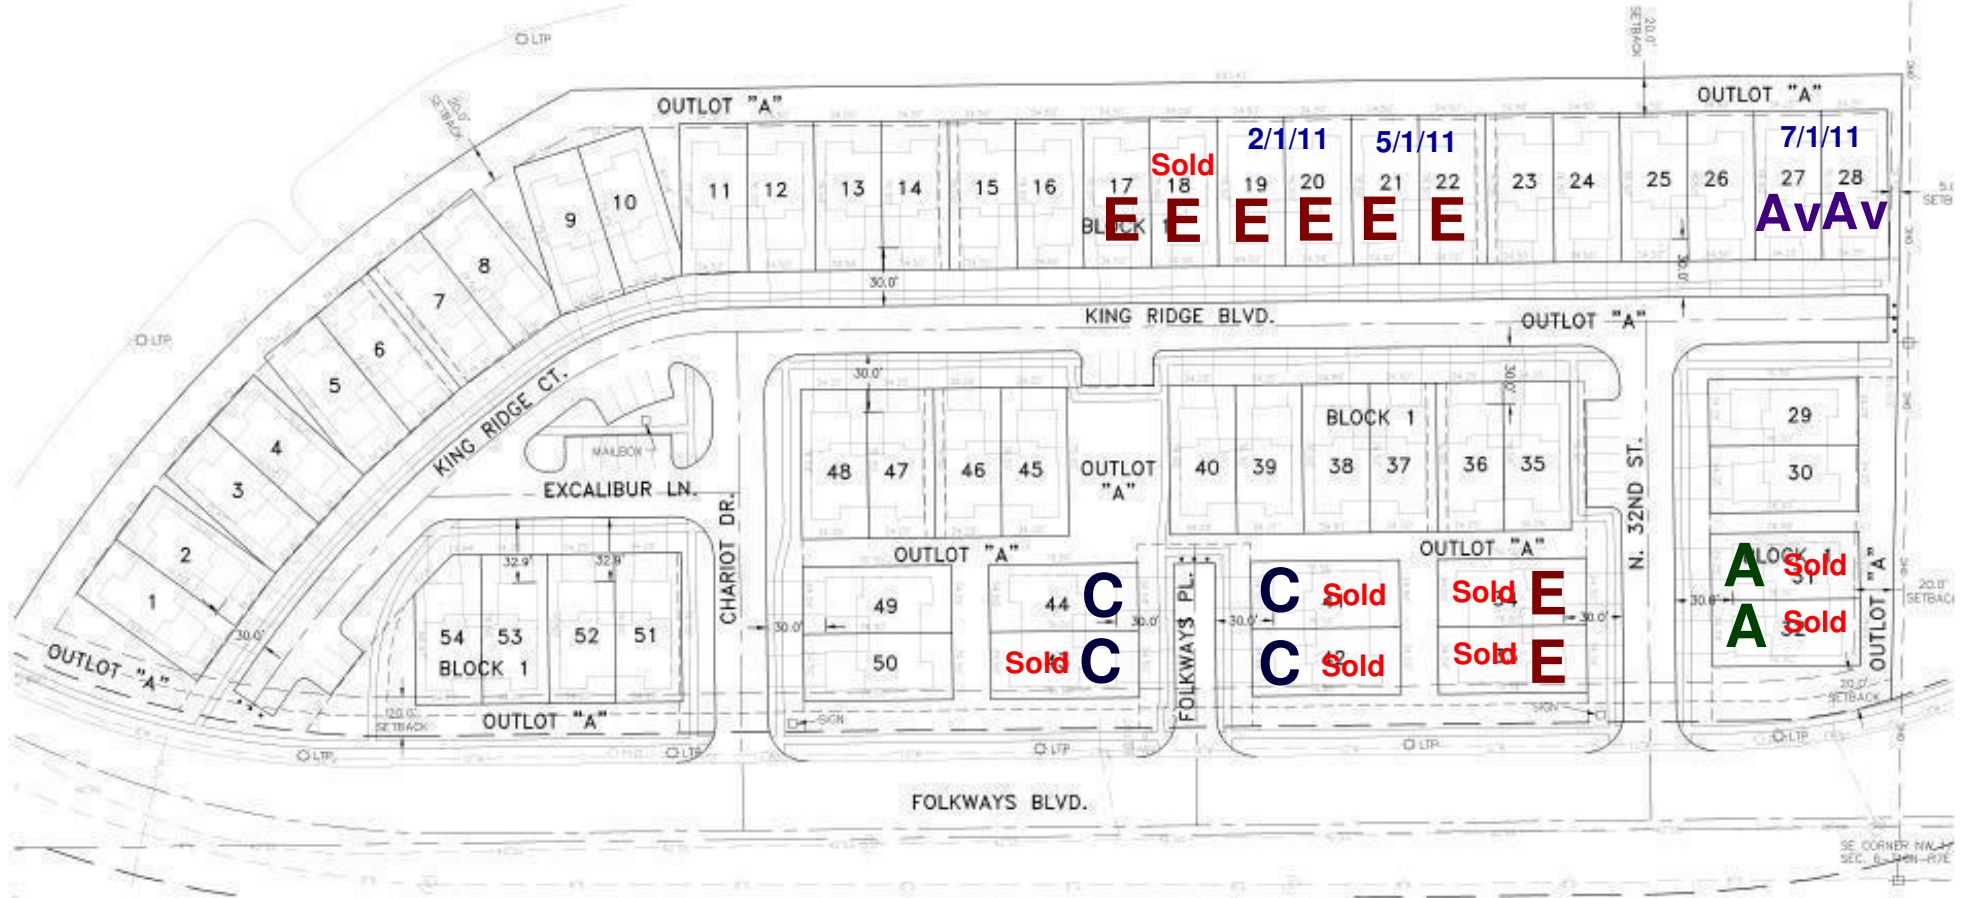

EXISTING NORTH STAR
HIGH SCHOOL
ZONED I-3

Summit Homes, LLC
Quality Features/Attention to Details

Summit Homes, LLC
517 Anthony Lane
Lincoln, NE 68521
402-430-5338 Craig
402-430-5339 Jerry

King Ridge 3rd Add.